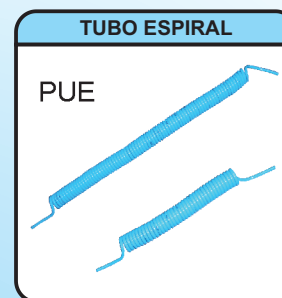

# Tubo de PU e Nylon

**Métrico**

PU AZUL	PU PRETO	PU AMARELO	PU VERMELHO	Int.-Ext. (mm)	
PU03	PU03PR	PU03AM	PU03VE	2,0	3,0
PU04	PU04PR	PU04AM	PU04VE	2,5	4,0
PU06	PU06PR	PU06AM	PU06VE	4,0	6,0
PU08	PU08PR	PU08AM	PU08VE	5,5	8,0
PU10	PU10PR	PU10AM	PU10VE	7,0	10,0
PU12	PU12PR	PU12AM	PU12VE	8,0	12,0
PU16	PU16PR	PU16AM	PU16VE	12,0	16,0

**Polegada**

PU AZUL	Int.-Ext. (mm)	
PU1/4	3/16	1/4
PU3/8	1/4	3/8
PU1/2	3/8	1/2

**Métrico**

NATURAL (PA-12)	PRETO (PA-12)	NATURAL (PA-6)	PRETO (PA-6)	Int.-Ext. (mm)	
PNY04NA-12	PNY04PR-12	PNY04NA-6	PNY04PR-6	2,0	4,0
PNY06NA-12	PNY06PR-12	PNY06NA-6	PNY06PR-6	4,0	6,0
PNY08NA-12	PNY08PR-12	PNY08NA-6	PNY08PR-6	6,0	8,0
PNY10NA-12	PNY10PR-12	PNY10NA-6	PNY10PR-6	7,0	10,0
PNY12NA-12	PNY12PR-12	PNY12NA-6	PNY12PR-6	9,0	12,0
PNY16NA-12	PNY16PR-12	PNY16NA-6	PNY16PR-6	12,0	16,0

Modelo	Tubo (Métrico)
PUE08-5	8X5,5 - 5M
PUE08-10	8X5,5 - 10M
PUE10-5	10X7 - 5M
PUE0810-10	10X7 - 10M